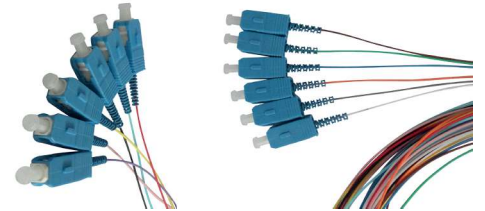

## Data Sheet s4u® SC Pigtail

### Numerous applications

BTW – Behind-The-Wall application in high-density passive optical networks

### Unique features

- meets Telcordia GR-0326-CORE requirements for high-density applications
- very short rigid length for space saving installations
- colored connector boots for easy identification of product variants
- Pigtail-sets with 12 different 0.9mm tube/fiber colors, optionally dashed for 24-fiber sets

### Specifications

SC Connector compliance	IEC 61754-20, TIA 604-10-A, RoHS
Alignment technology	Full ceramic ferrule (Zirconia ZrO <sub>2</sub> )
Operating temperature	-40°C to +85°C
Flammability	UL94 V-0
Durability	> 1000 mating cycles
Transmission with applied tensile load	GR-0326-CORE 4.4.3.5
Optical performance, insertion loss	Singlemode: ≤ 0.30dB Multimode: ≤ 0.25dB Multimode low-loss: ≤ 0.15dB
Optical performance, return loss	Singlemode UPC: ≥ 50dB Singlemode APC: ≥ 65dB Multimode: ≥ 35dB
Cable types	0.9mm easy-strip (12 colors + 12 colors dashed) 0.9mm tight-tube
Connector end face geometry	IEC 61755-3